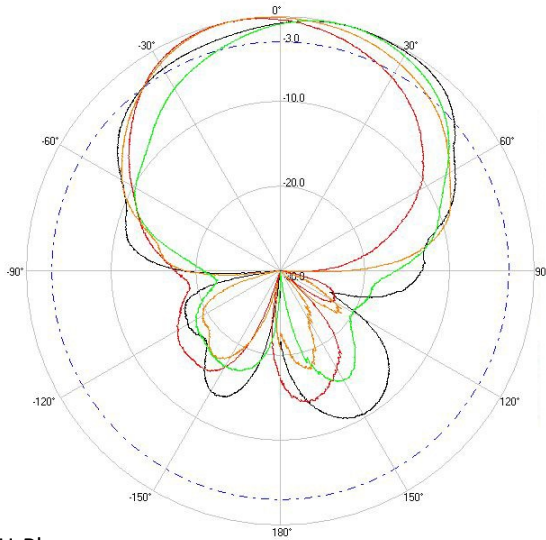

> Part Number: **ATS-OP-245-810-4RPTP-36**

> **2.45 GHZ**

> **5.5 GHZ**

H-Plane

H-Plane

V-Plane

V-Plane

Radiation Pattern Legend

Lead 1: Black Lead 2: Red Lead 3: Orange Lead 4: Green