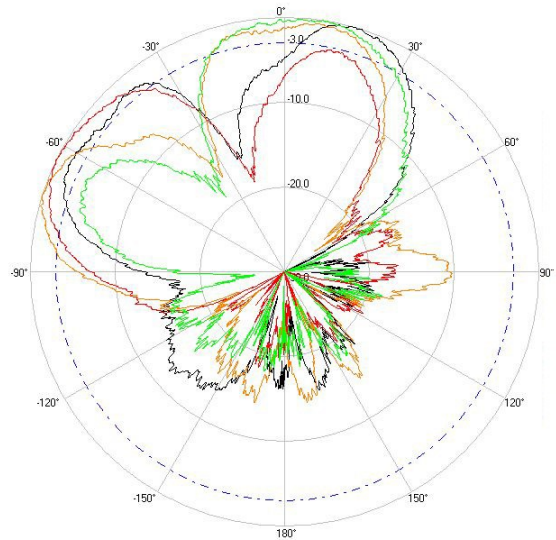

> Part Number: **ATS-OP-245-810-4RPTP-36**

> **2.45 GHZ**

> **5.5 GHZ**

H-Plane

H-Plane

V-Plane

V-Plane

Radiation Pattern Legend

Lead 1: Black Lead 2: Red Lead 3: Orange Lead 4: Green