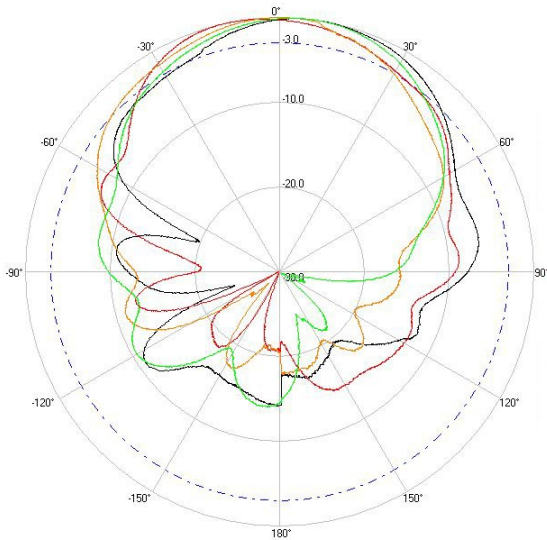

> Part Number: **ATS-OP-245-810-4RPTP-36**

> **2.45 GHZ**

> **5.5 GHZ**

H-Plane

H-Plane

V-Plane

V-Plane

Radiation Pattern Legend

Lead 1: Black Lead 2: Red Lead 3: Orange Lead 4: Green