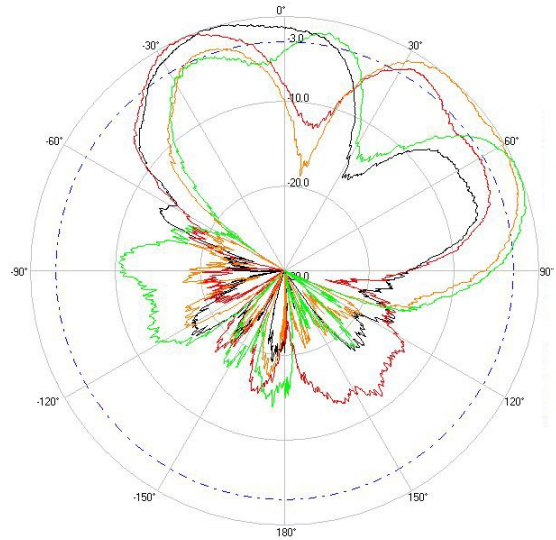

> Part Number: **ATS-OP-245-810-4RPTP-36**

> **2.45 GHZ**

> **5.5 GHZ**

H-Plane

H-Plane

V-Plane

V-Plane

Radiation Pattern Legend

Lead 1: Black Lead 2: Red Lead 3: Orange Lead 4: Green